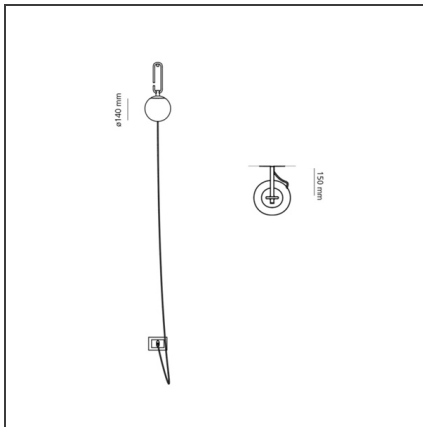

nh Wall

IP20   

TECHNICAL DRAWINGS

DESIGN BY

Neri&Hu

DESCRIPTION

nh continues the research on the dynamic interaction of experience, details, materials, form, and light that Neri&Hu are pursuing with Artemide. It offers a reinterpretation of the Oriental culture and tradition with a constant contemporary approach. nh is operated intuitively as a reference to the use of lanterns, and allows freedom in creating countless lightscapes. It is an essential, versatile element, suited to illuminate a variety of contexts in a simple and poetic manner. The basic element of nh, a white blown glass sphere with a brass ring, evolves with structures that support it and combine to bring light into space. The selected materials represent a perfect combination of tradition and innovation, as well as the expression of responsible and sustainable design.

FEATURES

Article Code:	1277010A	Material:	Blown glass, brushed brass
Colour:	Black/brass	Series:	Design, 2018 Artemide Collection
Installation:	Wall		
Environment:	Indoor		

DIMENSIONS

Length:	cm 32
Depth:	cm 15

SOURCES NOT INCLUDED

Category:	LED	Color temperature (K):	3000K
Number:	1		
Watt:	5W		
Type:	2		
Socket:	E14		
Class:	A		

LUMINAIRE

Watt:	4W	Delivered lumens output (lm):	257lm
Voltage:	220-240V	CCT:	3000K
		Efficiency:	80%
		Efficacy:	64.31lm/W
		CRI:	0

Notes

Maximum bulb length: 80mm. Maximum bulb diameter: 50mm