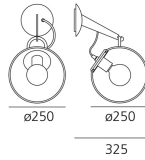

PRODUCT DATA SHEET

Miconos

Polished Chrome

Satin Brass

Suspension

Watt	Luminous Flux (lm)	CCT	Color	Code	Product name
23W	1500lm	2700K		A031000	Miconos Suspension - Polished chrome
				A031010	Miconos Suspension - Satin brass

Ceiling

Watt	Luminous Flux (lm)	CCT	Color	Code	Product name
23W	1200lm	2700K		A022800	Miconos Ceiling - Polished chrome
				A022810	Miconos Ceiling - Satin brass

Wall

Watt	Length	Luminous Flux (lm)	CCT	Color	Code	Product name
20W	32.5 cm	1200lm	2700K		A020100	Miconos Wall - Polished chrome
					A020110	Miconos Wall - Satin brass