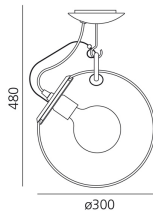

PRODUCT DATA SHEET

Miconos

Polished Chrome

Satin Brass

Suspension

Watt	Luminous Flux (lm)	CCT	Color	Code	Product name
23W	1500lm	2700K		A031000	Miconos Suspension - Polished chrome
				A031010	Miconos Suspension - Satin brass

Ceiling

Watt	Luminous Flux (lm)	CCT	Color	Code	Product name
23W	1200lm	2700K		A022800	Miconos Ceiling - Polished chrome
				A022810	Miconos Ceiling - Satin brass

Wall

Watt	Length	Luminous Flux (lm)	CCT	Color	Code	Product name
20W	32.5 cm	1200lm	2700K		A020100	Miconos Wall - Polished chrome
					A020110	Miconos Wall - Satin brass