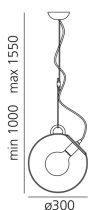

PRODUCT DATA SHEET

Miconos

Polished Chrome

Satin Brass

Suspension

Watt	Luminous Flux (lm)	CCT	Color	Code	Product name
23W	1500lm	2700K		A031000	Miconos Suspension - Polished chrome
				A031010	Miconos Suspension - Satin brass

Ceiling

Watt	Luminous Flux (lm)	CCT	Color	Code	Product name
23W	1200lm	2700K		A022800	Miconos Ceiling - Polished chrome
				A022810	Miconos Ceiling - Satin brass

Wall

Watt	Length	Luminous Flux (lm)	CCT	Color	Code	Product name
20W	32.5 cm	1200lm	2700K		A020100	Miconos Wall - Polished chrome
					A020110	Miconos Wall - Satin brass