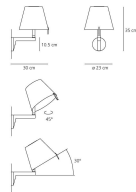

PRODUCT DATA SHEET

Melampo

Base in painted zamac; painted aluminium stem; diffuser in silk satin fabric on a plastic frame.

Aluminium Grey Black Natural

HALO Table

W	Dimensions	Luminous Flux (lm)	Color	Code	Product name
104 W	H 5.8 cm	1640 lm		0315010A	Melampo table - Alluminium
				0315030A	Melampo table - Black
				0315020A	Melampo table - Bronze Ecrù

HALO Floor

W	Dimensions	Luminous Flux (lm)	Color	Code	Product name
	H 137 cm	1640 lm		0123020A	Melampo floor - Bronze Ecrù
104 W	H 137 cm	1640 lm		0123010A	Melampo floor - Alluminium

HALO Wall

W	Dimensions	Luminous Flux (lm)	Color	Code	Product name
42 W	H 3.5 cm	630 lm		0721020A	Melampo wall - Bronze Ecrù with switch
				0720010A	Melampo wall - Alluminium
				0721010A	Melampo wall - Alluminium with switch
				0720020A	Melampo wall - Bronze Natural