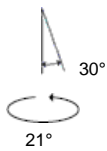

PRODUCT DATA SHEET

Melampo

Base in painted zamac; painted aluminium stem; diffuser in silk satin fabric on a plastic frame.

Aluminium Grey Black Natural

HALO Table

W	Dimensions	Luminous Flux (lm)	Color	Code	Product name
104 W	H 5.8 cm	1640 lm		0315010A	Melampo table - Alluminium
				0315030A	Melampo table - Black
				0315020A	Melampo table - Bronze Ecrù

HALO Floor

W	Dimensions	Luminous Flux (lm)	Color	Code	Product name
	H 137 cm	1640 lm		0123020A	Melampo floor - Bronze Ecrù
104 W	H 137 cm	1640 lm		0123010A	Melampo floor - Alluminium

HALO Wall

W	Dimensions	Luminous Flux (lm)	Color	Code	Product name
42 W	H 3.5 cm	630 lm		0721020A	Melampo wall - Bronze Ecrù with switch
				0720010A	Melampo wall - Alluminium
				0721010A	Melampo wall - Alluminium with switch
				0720020A	Melampo wall - Bronze Natural