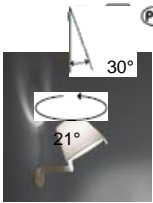

PRODUCT DATA SHEET

Melampo

Base in painted zamac; painted aluminium stem; diffuser in silk satin fabric on a plastic frame.

Aluminium Grey Black Natural

HALO Table

W	Dimensions	Luminous Flux (lm)	Color	Code	Product name
104 W	H 5.8 cm	1640 lm		0315010A	Melampo table - Alluminium
				0315030A	Melampo table - Black
				0315020A	Melampo table - Bronze Ecrù

HALO Floor

W	Dimensions	Luminous Flux (lm)	Color	Code	Product name
	H 137 cm	1640 lm		0123020A	Melampo floor - Bronze Ecrù
104 W	H 137 cm	1640 lm		0123010A	Melampo floor - Alluminium

HALO Wall

W	Dimensions	Luminous Flux (lm)	Color	Code	Product name
42 W	H 3.5 cm	630 lm		0721020A	Melampo wall - Bronze Ecrù with switch
				0720010A	Melampo wall - Alluminium
				0721010A	Melampo wall - Alluminium with switch
				0720020A	Melampo wall - Bronze Natural