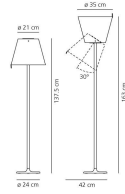

PRODUCT DATA SHEET

Melampo

Base in painted zamac; painted aluminium stem; diffuser in silk satin fabric on a plastic frame.

Aluminium Grey Black Natural

HALO Table

W	Dimensions	Luminous Flux (lm)	Color	Code	Product name
104 W	H 5.8 cm	1640 lm		0315010A	Melampo table - Alluminium
				0315030A	Melampo table - Black
				0315020A	Melampo table - Bronze Ecrù

HALO Floor

W	Dimensions	Luminous Flux (lm)	Color	Code	Product name
	H 137 cm	1640 lm		0123020A	Melampo floor - Bronze Ecrù
104 W	H 137 cm	1640 lm		0123010A	Melampo floor - Alluminium

HALO Wall

W	Dimensions	Luminous Flux (lm)	Color	Code	Product name
42 W	H 3.5 cm	630 lm		0721020A	Melampo wall - Bronze Ecrù with switch
				0720010A	Melampo wall - Alluminium
				0721010A	Melampo wall - Alluminium with switch
				0720020A	Melampo wall - Bronze Natural