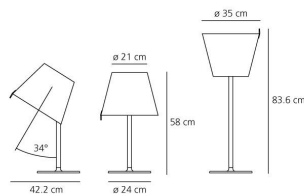

PRODUCT DATA SHEET

Melampo

Base in painted zamac; painted aluminium stem; diffuser in silk satin fabric on a plastic frame.

Aluminium Grey Black Natural

HALO Table

W	Dimensions	Luminous Flux (lm)	Color	Code	Product name
104 W	H 5.8 cm	1640 lm		0315010A	Melampo table - Alluminium
				0315030A	Melampo table - Black
				0315020A	Melampo table - Bronze Ecrù

HALO Floor

W	Dimensions	Luminous Flux (lm)	Color	Code	Product name
	H 137 cm	1640 lm		0123020A	Melampo floor - Bronze Ecrù
104 W	H 137 cm	1640 lm		0123010A	Melampo floor - Alluminium

HALO Wall

W	Dimensions	Luminous Flux (lm)	Color	Code	Product name
42 W	H 3.5 cm	630 lm		0721020A	Melampo wall - Bronze Ecrù with switch
				0720010A	Melampo wall - Alluminium
				0721010A	Melampo wall - Alluminium with switch
				0720020A	Melampo wall - Bronze Natural