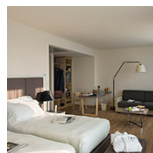

Una Hotel Century