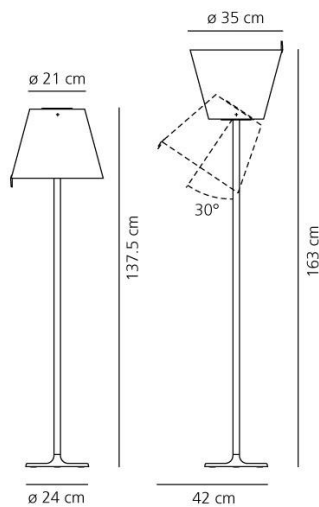

Adjustable diffuser into three different positions.

SELECT

HALO
 Base
 Aluminium Grey

PRODUCT CODE

0123010A

Light emission

TECHNICAL DATA SHEET

FEATURES

OPTICS

Emission: Diffused And Direct, indirect

DIMENSIONS

Height: cm 137
 Diameter: cm 35
 Base Diameter: cm 24
 Max Extension Height: cm 163
 Inclination: 30
 Impact Resistance: N/D
 Glow Wire Test: 650 °

DIMENSIONS

LAMPS NOT INCLUDED

Category: HALO
 Number: 2
 Watt: 52W
 Socket: E27
 Luminous Flux (lm): 820lm
 Colour Rendering: 2800K

COLOUR

LUMINAIR

Watt: 104W
 Voltage: 220V-240V

AWARDS

Design Innovationen Design Zentrum Nordrhein Westfalen Reddot Design Award 1999