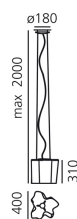

### Logico suspension

White

#### Suspension

Watt	Luminous Flux (lm)	CCT	Color	Code	Product name
77W	1180lm	2900K	○	0696020A	Logico Mini suspension
116W	2870lm	2900K	○	0453020A	Logico suspension