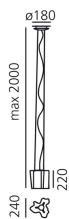

### Logico suspension

White

#### Suspension

Watt	Luminous Flux (lm)	CCT	Color	Code	Product name
77W	1180lm	2900K	○	0696020A	Logico Mini suspension
116W	2870lm	2900K	○	0453020A	Logico suspension