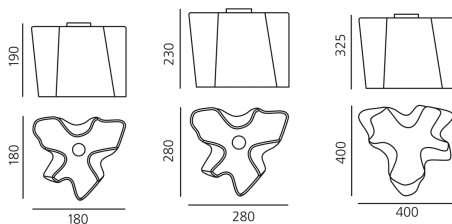

PRODUCT DATA SHEET

Logico ceiling

White

Ceiling

Watt	Length	Luminous Flux (lm)	CCT	Color	Code	Product name
46W	18 cm	630lm	2800K	○	0644020A	Logico Micro ceiling
77W	28 cm	1180lm	2900K	○	0692020A	Logico Mini ceiling
116W	40 cm		2900K	○	0452020A	Logico ceiling