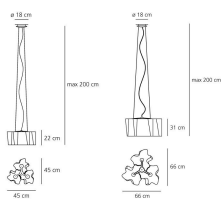

PRODUCT DATA SHEET

Logico suspension 3x120°

White

Suspension

Watt	Length	Luminous Flux (lm)	CCT	Color	Code	Product name
231W	45 cm	3540lm	2900K	○	0698020A	Logico Mini suspension 3x120°
348W	66 cm	4500lm	2700K	○	0454020A	Logico suspension 3x120°