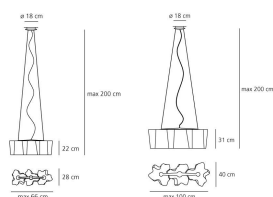

PRODUCT DATA SHEET

Logico suspension 3 in linea

White

Suspension

Watt	Length	Luminous Flux (lm)	CCT	Color	Code	Product name
231W	cm	3540lm	2900K	○	0697020A	Logico Mini suspension 3 in linea
348W	100 cm	4500lm	2700K	○	0455020A	Logico suspension 3 in linea