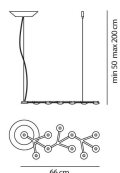

PRODUCT DATA SHEET

Led Net line

Painted aluminium structure. Each Led is fitted with a transparent methacrylate lens and a satin finish methacrylate lens-holder.

Polished White

LED Suspension

N/D° IP20

W	Dimensions	Luminous Flux (lm)	Color	Code	Product name
23W	46x66 cm	1313lm		1589050A	Led Net line suspension 66
45W	46x125 cm	2530lm		1578050A	Led Net line suspension 125

LED Ceiling

N/D° IP20

W	Dimensions	Luminous Flux (lm)	Color	Code	Product name
23W	H 7 cm	1313lm	○	1590050A	Led Net line ceiling 66
45W	H 7 cm	2530lm	○	1596050A	Led Net line ceiling 125

Designers

› Michele De Lucchi