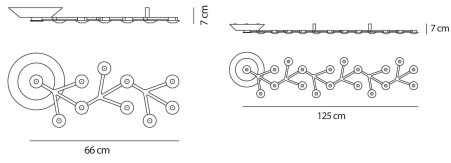

PRODUCT DATA SHEET

Led Net line

Painted aluminium structure. Each Led is fitted with a transparent methacrylate lens and a satin finish methacrylate lens-holder.

Polished White

LED Suspension

N/D° IP20

W	Dimensions	Luminous Flux (lm)	Color	Code	Product name
23W	46x66 cm	1313lm		1589050A	Led Net line suspension 66
45W	46x125 cm	2530lm		1578050A	Led Net line suspension 125

LED Ceiling

N/D° IP20

W	Dimensions	Luminous Flux (lm)	Color	Code	Product name
23W	H 7 cm	1313lm	○	1590050A	Led Net line ceiling 66
45W	H 7 cm	2530lm	○	1596050A	Led Net line ceiling 125

Designers

› Michele De Lucchi