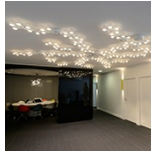

› Office Notarial