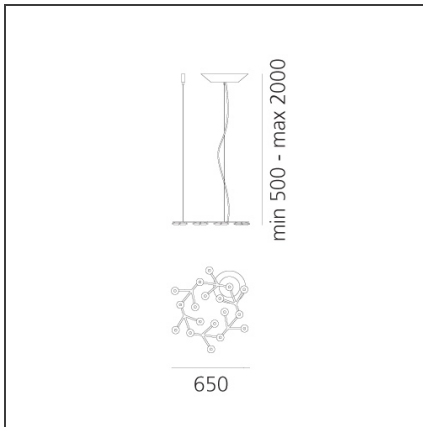

FEATURES

Article Code:	1575050APP	Material:	Aluminium, methacrylate
Colour:	Polished white	Series:	Design
Installation:	Suspension, Ceiling	Area contract:	Hospitality
Environment:	Indoor	Emission:	Direct

DIMENSIONS

Height:	cm 2.4	Glow Wire Test:	650
Max Height from ceiling:	cm 200		

INCLUDED SOURCES

Category:	LED	Color temperature (K):	3000K
Number:	17	Color Tolerance:	MacAdam 3SDCM
Watt:	2.17W	CRI:	80
Delivered lumens output (lm):	153lm	Efficacy:	71lm/W
Type:	0	Service Life:	50000-L70
Class:	A		

LUMINAIRE

Watt:	43W	Delivered lumens output (lm):	2502lm
Voltage:	220-240V	CCT:	3000K
		Efficiency:	81%
		Efficacy:	58lm/W
		CRI:	80

Notes

LEDs included.