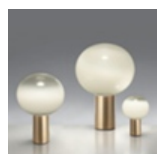

PRODUCT DATA SHEET

Laguna Tavolo

A wide collection of glass lighting appliances available in three sizes. Each size is available in the table, floor, ceiling and suspension version. Materials: black painted lamp body in extruded aluminum; diffuser in blown glass. Specification: the milkywhite, blown glass with crystal nuances produces a soft spot light on the table top or wall, plus a highperforming light towards the surrounding environment.

Satin Brass

Table

CE □ 750° IP20

Watt	Luminous Flux (lm)	CCT	Color	Code	Product name
8W	369lm	2700K	●	1800140A	Laguna 16 Table
20W	1158lm	2700K	●	1809140A	Laguna 37 Table
	1203lm	2700K	●	1805140A	Laguna 26 Table