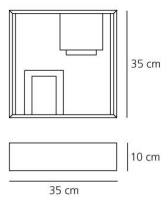

PRODUCT DATA SHEET

Fato

A table or wall lamp, with geometrical metal screens creating light and dark, screened and clear, all enclosed in a square frame: it is both a light object and a lamp. A lighting sculpture with a strong styling connotation to the '60s. Structure in white enamelled, folded and welded plate. Ability to mount LED light source E14 (LED light source not included).

Gold White

     N/D° IP20

Watt	Length	Luminous Flux (lm)	CCT	Color	Code	Product name
56W	35 cm	365lm	2800K	●	0048050A	Fato gold
		730lm	2800K	○	0048010A	Fato

Designers

› Gio Ponti