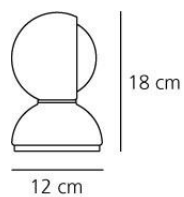

PRODUCT DATA SHEET

Eclisse

Materials: painted metal. Wall mounting possibility.

Orange ● Red ● White ○

Table

⚡ Ⓢ Ⓟ Ⓜ Ⓜ 850° IP20

Watt	Luminous Flux (lm)	CCT	Color	Code	Product name
25W	170lm	2800K	●	0028050A	Eclisse Orange
			●	0028030A	Eclisse Red
			○	0028010A	Eclisse White