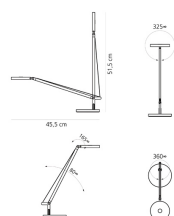

PRODUCT DATA SHEET

Demetra Micro Table

Demetra micro, in the table and wall version with arm, offers the same freedom of the traditional version, i.e. utmost flexibility in directing light across space. While its power and flow are just slightly reduced compared to the classical version, it has all the same pluses in terms of operation and lighting performance. warm light tone very high Cri 90 light quality maximum performance Dimmable with microswitch located on the appliance's head, it emits warm light with a very high colour yield (Cri 90) Its dimension is therefore minimized to fit into the smallest spaces and to expand the range of potential applications of the entire Demetra family, ideal for work and hospitality locations, as well as for home use.

Polished
Black

LED Table

750° IP20

W	Dimensions	Luminous Flux (lm)	Color	Code	Product name
6 W	12x13 cm	257 lm	●	1747040A	Demetra Micro Table

Designers

› Naoto Fukasawa