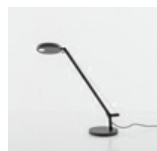

PRODUCT DATA SHEET

Demetra Micro Table

Demetra micro, in the table and wall version with arm, offers the same freedom of the traditional version, i.e. utmost flexibility in directing light across space. While its power and flow are just slightly reduced compared to the classical version, it has all the same pluses in terms of operation and lighting performance. warm light tone very high Cri 90 light quality maximum performance Dimmable with microswitch located on the appliance's head, it emits warm light with a very high colour yield (Cri 90) Its dimension is therefore minimized to fit into the smallest spaces and to expand the range of potential applications of the entire Demetra family, ideal for work and hospitality locations, as well as for home use.

Polished
Black

LED Table

750° IP20

W	Dimensions	Luminous Flux (lm)	Color	Code	Product name
6 W	12x13 cm	257 lm	●	1747040A	Demetra Micro Table

Designers

› Naoto Fukasawa