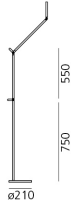

Watt	Length	Luminous Flux (lm)	CCT	Color	Code	Product name
8W	65 cm	385lm	3000K	●	1735040A	Demetra Reading Floor LED 3000K black with Movement Detector - Body
				●	1735010A	Demetra Reading Floor LED 3000K grey with Movement Detector - Body
				○	1735020A	Demetra Reading Floor LED 3000K white with Movement Detector - Body