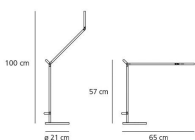

Grey Titanium White

● ● ○

LED Table Only body

650° IP20

W	Dimensions	Luminous Flux (lm)	Color	Code	Product name
9,5W	H 57cm	392lm	●	1734010A	Demetra LED grey anthracite tavolo - Body
			●	1735010A	Demetra LED grey with Movement Detector
			○	1734020A	Demetra LED white - Body
			○	1735020A	Demetra LED white with Movement Detector
			●	1734030A	Demetra LED titanium
			●	1735010A	Demetra LED titanium with Movement Detector