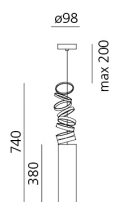

### Decomposé Light Suspension

“The projected light is broken down on each ring, light rays come to life in a scenic dance, made of shadows circulating around the central heart.” Atelier Oï

Fumé    Gold    Orange    Red

Watt	Luminous Flux (lm)	CCT	Color	Code	Product name
#N/DW	551lm	0K		DOI4600A80	Decomposé Light Suspension - Fumé
				DOI4600A02	Decomposé Light Suspension - Gold
				DOI4600A03	Decomposé Light Suspension - Orange
				DOI4600A16	Decomposé Light Suspension - Red