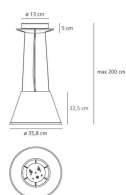

PRODUCT DATA SHEET

Choose

Parchment/chrome

Parchment/gray Anthracite

Transparent + Natural

White/chrome

Suspension

750° IP20

Watt	Luminous Flux (lm)	CCT	Color	Code	Product name
77W	1180lm	2900K	<input checked="" type="radio"/>	1123020A	Choose Suspension - Parchment

Table

750° IP20

Watt	Luminous Flux (lm)	CCT	Color	Code	Product name
57W	820lm	2800K	<input checked="" type="radio"/>	1128120A	Choose Table - Parchment/Chrome
			<input checked="" type="radio"/>	1128020A	Choose Table - Parchment/Gray anthracite
			<input type="radio"/>	1128110A	Choose Table - White/Chrome