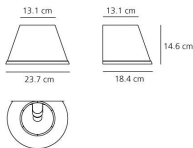

Watt	Luminous Flux (lm)	CCT	Color	Code	Product name
46W	630lm	3000K	☐	1142110A	Choose Wall IP23 - White
			☒	1142020A	Choose Wall IP23 - Parchment