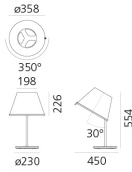

PRODUCT DATA SHEET

Choose

Parchment/chrome

Parchment/gray Anthracite

Transparent + Natural

White/chrome

Suspension

750° IP20

Watt	Luminous Flux (lm)	CCT	Color	Code	Product name
77W	1180lm	2900K	<input checked="" type="radio"/>	1123020A	Choose Suspension - Parchment

Table

750° IP20

Watt	Luminous Flux (lm)	CCT	Color	Code	Product name
57W	820lm	2800K	<input checked="" type="radio"/>	1128120A	Choose Table - Parchment/Chrome
			<input checked="" type="radio"/>	1128020A	Choose Table - Parchment/Gray anthracite
			<input type="radio"/>	1128110A	Choose Table - White/Chrome