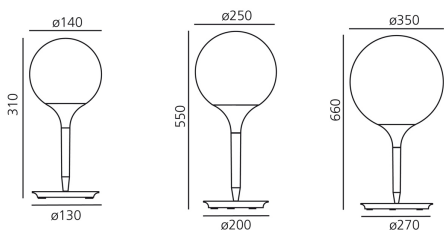

PRODUCT DATA SHEET

Castore Tavolo

The spherical diffuser design is enhanced by a removable-fitting and tapering luminous stem, that makes the transition from the strong diffuser light to the blind lamp structure area gentle. Base in zamac, stem in thermoplastic resin, blown glass diffuser.

White
○

Table

750° IP20

Watt	Luminous Flux (lm)	CCT	Color	Code	Product name
48W	597lm	3000K	○	1044010A	Castore table 14
77W	1065lm	3000K	○	1050010A	Castore table 25
150W	2431lm	3000K	○	1049010A	Castore table 35