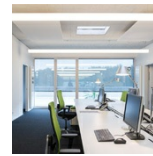

Designers

Projects

› B8