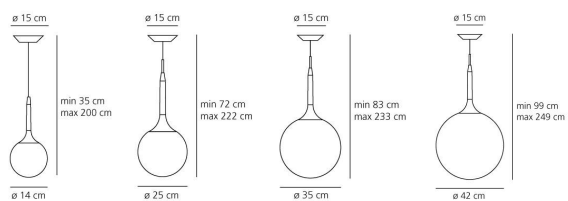

PRODUCT DATA SHEET

Castore Sospensione

The spherical diffuser design is enhanced by a removable-fitting and tapering luminous stem, that makes a sweet transition from the strong diffuser light to the blind lamp structure area. Ceiling rose and stem in thermoplastic resin, blown glass diffuser.

White
○

Suspension

Watt	Luminous Flux (lm)	CCT	Color	Code	Product name
48W	597lm	2900K	○	1045010A	Castore suspension 14
77W	1065lm	3000K	○	1053010A	Castore suspension 25
150W	2431lm	3000K	○	1052010A	Castore suspension 35
	3800lm	3000K	○	1051010A	Castore suspension 42