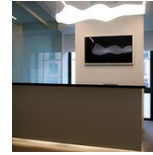

› Fineco Center