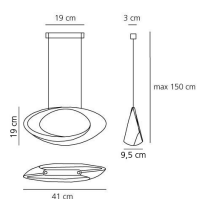

Watt	Luminous Flux (lm)	CCT	Color	Code	Product name
44W	2641lm	2700K	○	1182W10A	Cabildo Suspension LED 2700K White
	2824lm	3000K	○	1182010A	Cabildo Suspension LED 3000K White