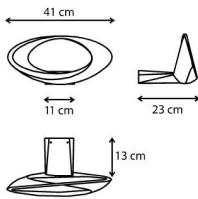

Watt	Length	Luminous Flux (lm)	CCT	Color	Code	Product name
28W	20 cm	1996lm	2700K	○	1181W10A	Cabildo Wall LED 2700K
		2137lm	3000K	○	1181010A	Cabildo Wall LED 3000K