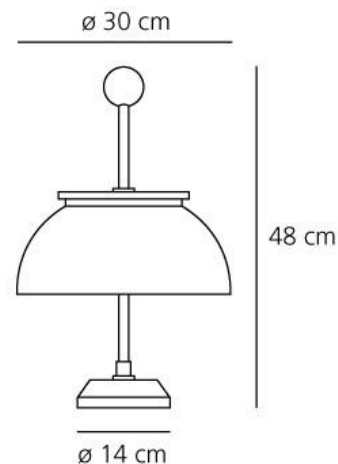

#### DIMENSIONS

Height: cm 48  
Cutout width: cm 3  
Base Diameter: cm 14  
Cutout shape:

#### DIMENSIONS