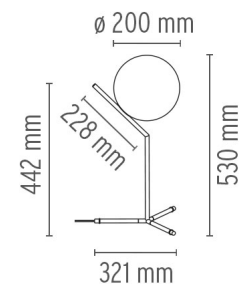

FLOS

ICTI HIGH

Mounting	Table
Lamps description	1 x 60W E14 HSGS dimmer
Environment	Indoor
Finish	Brushed brass, Chrome
Technical description	Table lamp providing diffused light. Frame in brass, brushed and transparent varnished or chrome steel. Blown glass opal diffuser. Dimmer on the power chord.

ELECTRICAL

Emergency	Without
Switching	Dimmer on the power chord.

PHYSICAL

Construction material	Blown glass, Brass, Steel
Weight (kg)	1.7

ICTI HIGH

designed by Michael Anastassiades

Table lamp providing diffused light.

	F3170057	Chrome
	F3170059	Brushed brass

DIMENSIONS

CERTIFICATIONS

IP
20

ICTI HIGH . Lamps

HSGS 60W E14

Lamp wattage:
60 W

Lamp category:
Halogen mains

Socket:
E14

Lamp type:
HSGS

ICTI HIGH

designed by Michael Anastassiades

Table lamp providing diffused light.

-  F3170057 Chrome
-  F3170059 Brushed brass

DIMENSIONS

CERTIFICATIONS