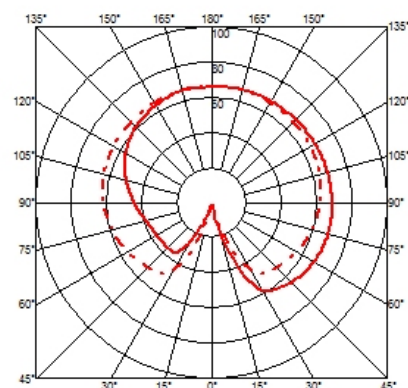

	F3170057	Chrome
	F3170059	Brushed brass

DIMENSIONS

CERTIFICATIONS

IP
20

ICTI HIGH . Lamps

HSGS 60W E14

Lamp wattage:
60 W

Lamp category:
Halogen mains