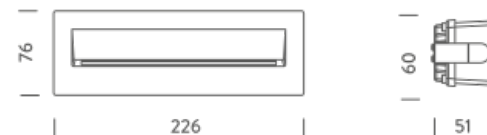

3000K

LAMPING

Source	LED
Total power	8W
Emission	direct asymmetric
Switching	on/off
Tension	220/240V
Color temperature	3000K
Luminous flux	330lm
Initial luminaire efficacy	41lm/W
Typ CRI	>80
Energy class	F
IP class	65
Dimensions	22.6x7.6x5.1
Materials	aluminum
Notes	recessed box and driver included

Codes

MWBY41P1038WGA

Structure

dark grey

Certificazioni