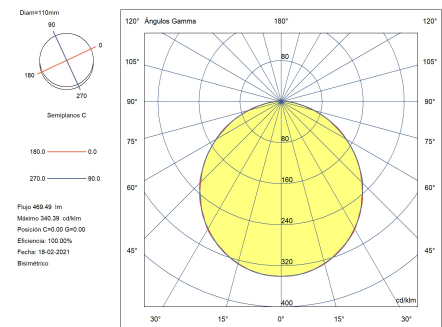

Luminotechnic features

- CRI: 80
- MacAdam steps: 3
- Photobiological risk: RGO
- UGR crosswise: 25.2
- UGR lengthwise: 25.0

Lampholder	Quantity	Light source power (W)	Correlated Colour Temperature (CCT)
LED	1	9W	LED warm-white 3000K