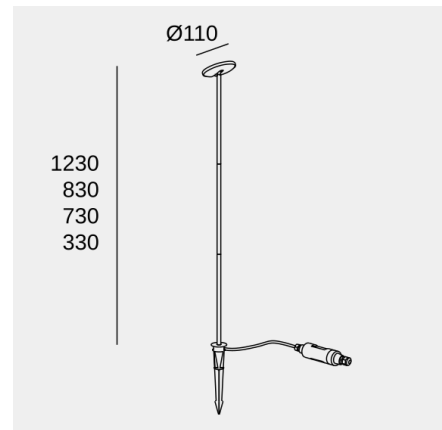

Invisible Adjustable

Francesc Vilaró

Bollard IP54 Invisible Adjustable LED 10.7 LED warm-white 3000K ON-OFF Black 469lm

Technical features

- Luminaire total power: 10.7W
- Real lumens: 469
- Real lm/W: 44
- Correlated Colour Temperature (CCT): LED warm-white 3000K
- Lens / reflector angle: HORIZONTAL 111°
- Structure material: Aluminium
- Structure finish: Black
- Diffuser material: Polycarbonate
- Diffuser finish: Opal
- Voltage / frequency: 100-240V/50-60Hz
- Dimming protocol: ON-OFF
- Power Factor: 0.90
- Useful life: 50,000h L80B20
- Warranty: 5 años
- Resistant to marine environments: Yes

Luminotechnic features

- CRI: 80
- MacAdam steps: 3
- Photobiological risk: RGO
- UGR crosswise: 25.2
- UGR lengthwise: 25.0

Lampholder	Quantity	Light source power (W)	Correlated Colour Temperature (CCT)
LED	1	9W	LED warm-white 3000K

Invisible Adjustable

Francesc Vilaró

Bollard IP54 Invisible Adjustable LED 10.7 LED warm-white 3000K ON-OFF Black 469lm

Logistics

x 12

Net weight (kg): 0.49

Packaged weight (kg): 0.91

Packaging: 120mm x 50mm x 600mm

Invisible Adjustable

Francesc Vilaró

Bollard IP54 Invisible Adjustable LED 10.7 LED warm-white 3000K ON-OFF Black 469lm

Accessories included

IP67 Driver & Connector

Spiked post

Image may not match reference. LedsC4 reserves the right to amend any of the product's components. The data related to flux, power and colour temperature may be subject to changes made by the manufacturer.