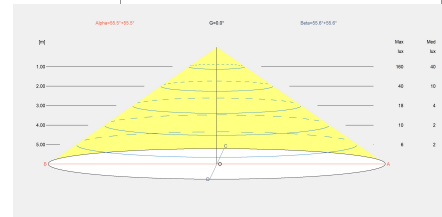

Invisible Adjustable

Francesc Vilaró

Bollard IP54 Invisible Adjustable LED 10.7 LED warm-white 3000K ON-OFF Black 469lm

Technical features

- Luminaire total power: 10.7W
- Real lumens: 469
- Real lm/W: 44
- Correlated Colour Temperature (CCT): LED warm-white 3000K
- Lens / reflector angle: HORIZONTAL 111°
- Structure material: Aluminium
- Structure finish: Black
- Diffuser material: Polycarbonate
- Diffuser finish: Opal
- Voltage / frequency: 100-240V/50-60Hz
- Dimming protocol: ON-OFF
- Power Factor: 0.90
- Useful life: 50,000h L80B20
- Warranty: 5 años
- Resistant to marine environments: Yes

Luminotechnic features

- CRI: 80
- MacAdam steps: 3
- Photobiological risk: RGO
- UGR crosswise: 25.2
- UGR lengthwise: 25.0

Lampholder	Quantity	Light source power (W)	Correlated Colour Temperature (CCT)
LED	1	9W	LED warm-white 3000K