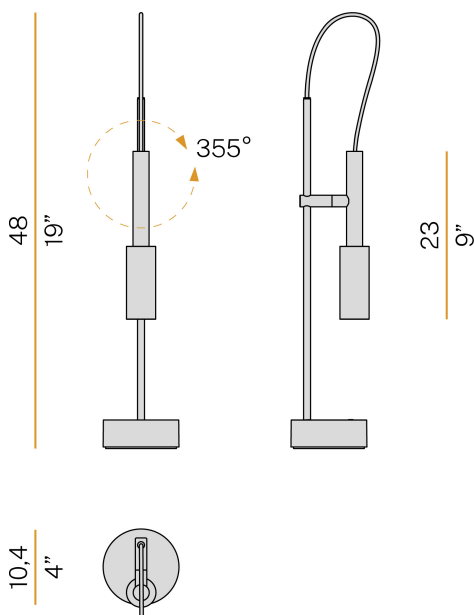

PANZERI

Tubino Plus

220-240V AC dimmable (Step DIM)

C07305.001.0509

 champagne

DIRECT
LIGHT

Data sheet

CODE	C07305.001.0509
SYSTEM POWER CONSUMPTION	6,5W
EFFICACY	56.5lm/W
LIGHT SOURCE	LED
LIGHT SOURCE LIFETIME	L70 (B50) 80.000h
COLOUR TEMPERATURE	2700K Ra>90
LIGHT DISTRIBUTION	adjustable
POWER SUPPLY	220-240V AC
FREQUENCY	50/60Hz
ELECTRICAL CONFIGURATION	dimmable (Step DIM)
DRIVER	integrated included
NOMINAL LUMINOUS FLUX	475lm
LUMEN OUTPUT	339lm
EFFICIENCY	71.4%
WEIGHT	1,42 Kg
PROTECTION DEGREE	IP20
COLOUR TOLLERANCES	SDCM 3
PACKING DIMENSIONS	10,5 x 60,0 x 15,0 cm

Table lighting fixture for interiors, with swivelling light beam.
Die-cast aluminium bearing base in polyacrylic paint.
Body in steel tube in champagne, bronze or titanium polyacrylic paint.
Turned brass joint in polyacrylic paint.
Turned aluminium structure in polyacrylic paint.
Turned aluminium swivelling head in polyacrylic paint.
Modelled polycarbonate diffuser with opaline finish.
Turned brass end cap in polyacrylic paint.
Push-button to adjust luminosity according to 5 levels of visual comfort.
Equipped with connection cable between the head and the body with fabric covering in champagne (champagne version), bordeaux (bronze version) or green colour (titanium version).
Equipped with a 1,4m (55,1") long power cable with jack connector and adapter plug.

Technical drawing

Polar diagram