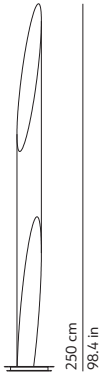

SHAKTI

MARZIO RUSCONI CLERICI / 2001

^{EN} Floor lamp, with two lights, for reading and ambient. The diffuser is a laser cut extruded plexiglas tube fixed into a satin finished or polished steel base.

^{IT} Lampada da terra a due luci, lettura e ambiente, con diffusore tubolare in plexiglas tagliato a laser e fissata su base d'acciaio satinata o lucidata.

CODES AND DIMENSIONS / CODICI E DIMENSIONI

SHAKTI 200

KSA110BIEU
KCR110BIEU

PACKAGING / IMBALLO

Diffuser
Volume: 0.116 m³ / 4.110 ft³
Gross weight: 5.50 kg / 12.10 lbs

Base
Volume: 0.007 m³ / 0.230 ft³
Gross weight: 3.46 kg / 7.61 lbs

SHAKTI 250

KSA111BIEU

Diffuser
Volume: 0.174 m³ / 6.129 ft³
Gross weight: 6.88 kg / 15.14 lbs

Base
Volume: 0.008 m³ / 0.287 ft³
Gross weight: 4.84 kg / 10.65 lbs

MATERIALS AND FINISHINGS / MATERIALI E FINITURE