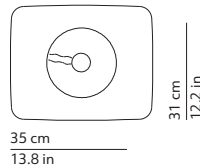

CODES AND DIMENSIONS / CODICI E DIMENSIONI

SHAKTI 200

KSA110BIEU
KCR110BIEU

PACKAGING / IMBALLO

Diffuser
Volume: 0.116 m³ / 4.110 ft³
Gross weight: 5.50 kg / 12.10 lbs

Base
Volume: 0.007 m³ / 0.230 ft³
Gross weight: 3.46 kg / 7.61 lbs

SHAKTI 250

KSA111BIEU

Diffuser
Volume: 0.174 m³ / 6.129 ft³
Gross weight: 6.88 kg / 15.14 lbs

Base
Volume: 0.008 m³ / 0.287 ft³
Gross weight: 4.84 kg / 10.65 lbs

MATERIALS AND FINISHINGS / MATERIALI E FINITURE