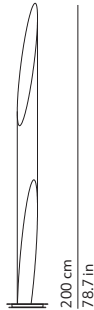

Product in conformity with the Eurasian Custom Unions technical regulations
Apparecchio conforme ai regolamenti tecnici dell'Unione doganale Eurasiatica

This lamp must be disposed in conformity with the EU directive 2002/96/EC
Apparecchio di illuminazione da smaltire secondo la direttiva EU 2002/96/EC

CODES AND DIMENSIONS / CODICI E DIMENSIONI

SHAKTI 200

KSA110BIEU
KCR110BIEU

PACKAGING / IMBALLO

Diffuser
Volume: 0.116 m³ / 4.110 ft³
Gross weight: 5.50 kg / 12.10 lbs

Base
Volume: 0.007 m³ / 0.230 ft³
Gross weight: 3.46 kg / 7.61 lbs

SHAKTI 250

KSA111BIEU

Diffuser
Volume: 0.174 m³ / 6.129 ft³
Gross weight: 6.88 kg / 15.14 lbs

Base
Volume: 0.008 m³ / 0.287 ft³
Gross weight: 4.84 kg / 10.65 lbs

MATERIALS AND FINISHINGS / MATERIALI E FINITURE