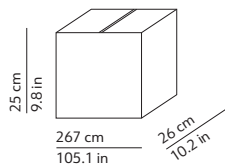

CODES AND DIMENSIONS / CODICI E DIMENSIONI

SHAKTI 200

KSA110BIEU
KCR110BIEU

PACKAGING / IMBALLO

Diffuser
Volume: 0.116 m³ / 4.110 ft³
Gross weight: 5.50 kg / 12.10 lbs

Base
Volume: 0.007 m³ / 0.230 ft³
Gross weight: 3.46 kg / 7.61 lbs

SHAKTI 250

KSA111BIEU

Diffuser
Volume: 0.174 m³ / 6.129 ft³
Gross weight: 6.88 kg / 15.14 lbs

Base
Volume: 0.008 m³ / 0.287 ft³
Gross weight: 4.84 kg / 10.65 lbs

MATERIALS AND FINISHINGS / MATERIALI E FINITURE