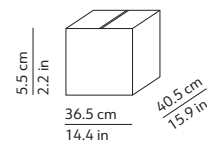

CODES AND DIMENSIONS / CODICI E DIMENSIONI

SHAKTI 200

KSA110BIEU
KCR110BIEU

PACKAGING / IMBALLO

Diffuser
Volume: 0.116 m³ / 4.110 ft³
Gross weight: 5.50 kg / 12.10 lbs

Base
Volume: 0.007 m³ / 0.230 ft³
Gross weight: 3.46 kg / 7.61 lbs

SHAKTI 250

KSA111BIEU

Diffuser
Volume: 0.174 m³ / 6.129 ft³
Gross weight: 6.88 kg / 15.14 lbs

Base
Volume: 0.008 m³ / 0.287 ft³
Gross weight: 4.84 kg / 10.65 lbs

MATERIALS AND FINISHINGS / MATERIALI E FINITURE