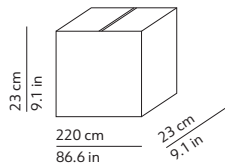

CODES AND DIMENSIONS / CODICI E DIMENSIONI

SHAKTI 200

KSA110BIEU
KCR110BIEU

PACKAGING / IMBALLO

Diffuser
Volume: 0.116 m³ / 4.110 ft³
Gross weight: 5.50 kg / 12.10 lbs

Base
Volume: 0.007 m³ / 0.230 ft³
Gross weight: 3.46 kg / 7.61 lbs

SHAKTI 250

KSA111BIEU

Diffuser
Volume: 0.174 m³ / 6.129 ft³
Gross weight: 6.88 kg / 15.14 lbs

Base
Volume: 0.008 m³ / 0.287 ft³
Gross weight: 4.84 kg / 10.65 lbs

MATERIALS AND FINISHINGS / MATERIALI E FINITURE