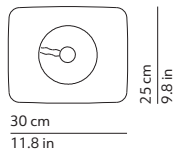

CODES AND DIMENSIONS / CODICI E DIMENSIONI

SHAKTI 200

KSA110BIEU
KCR110BIEU

PACKAGING / IMBALLO

Diffuser
Volume: 0.116 m³ / 4.110 ft³
Gross weight: 5.50 kg / 12.10 lbs

Base
Volume: 0.007 m³ / 0.230 ft³
Gross weight: 3.46 kg / 7.61 lbs

SHAKTI 250

KSA111BIEU

Diffuser
Volume: 0.174 m³ / 6.129 ft³
Gross weight: 6.88 kg / 15.14 lbs

Base
Volume: 0.008 m³ / 0.287 ft³
Gross weight: 4.84 kg / 10.65 lbs

MATERIALS AND FINISHINGS / MATERIALI E FINITURE