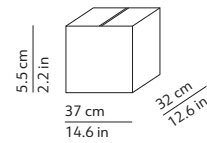

CODES AND DIMENSIONS / CODICI E DIMENSIONI

SHAKTI 200

KSA110BIEU
KCR110BIEU

PACKAGING / IMBALLO

Diffuser
Volume: 0.116 m³ / 4.110 ft³
Gross weight: 5.50 kg / 12.10 lbs

Base
Volume: 0.007 m³ / 0.230 ft³
Gross weight: 3.46 kg / 7.61 lbs

SHAKTI 250

KSA111BIEU

Diffuser
Volume: 0.174 m³ / 6.129 ft³
Gross weight: 6.88 kg / 15.14 lbs

Base
Volume: 0.008 m³ / 0.287 ft³
Gross weight: 4.84 kg / 10.65 lbs

MATERIALS AND FINISHINGS / MATERIALI E FINITURE