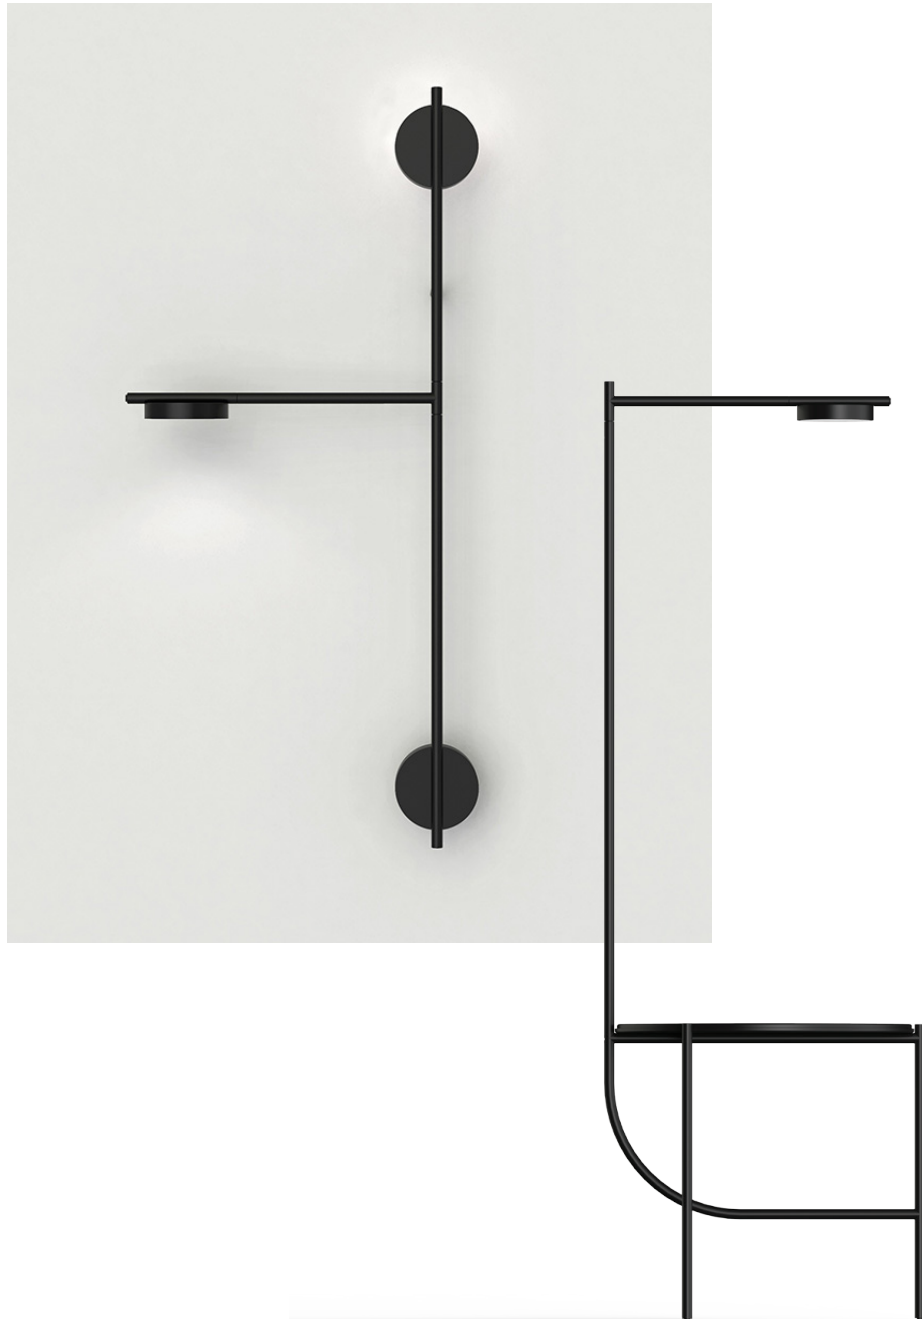

GRUPA

Igram

2020.

Product Information

Silent by stature and nature, Igram is an interplay of ambiance and function. It is a new Grupa collection consisting of wall lamp and lamp table.

The mobility of the shades and the arms of the lamps enable the maximum flexibility in directing the light. Horizontal arm and both light sources can be rotated 180 degrees. There is a built-in button for dimming and on/off switch integrated on the top of the horizontal arm.

Like any other great combination, Igram lamp+table work perfectly together. It is a unique multipurpose product, combination of metal construction and different handcrafted tabletops in ceramic and wood.

Wall lamp has two integrated light sources. When facing the wall, the light only sketches the edges of the space it inhabits. Pointing towards the interior, it becomes even more functional.

Igram is made of handmade steel body and an aluminum shade with PMMA diffusor coated in deep matte black.

IGRAM LAMP + TABLE

Table top in wood

Ceramic glazed handmade top

IGRAM WALL LAMP

- Soft start touch dimmer integrated on the horizontal arm
- Rotating lampshades and arm
- LED driver with interchangeable plugs