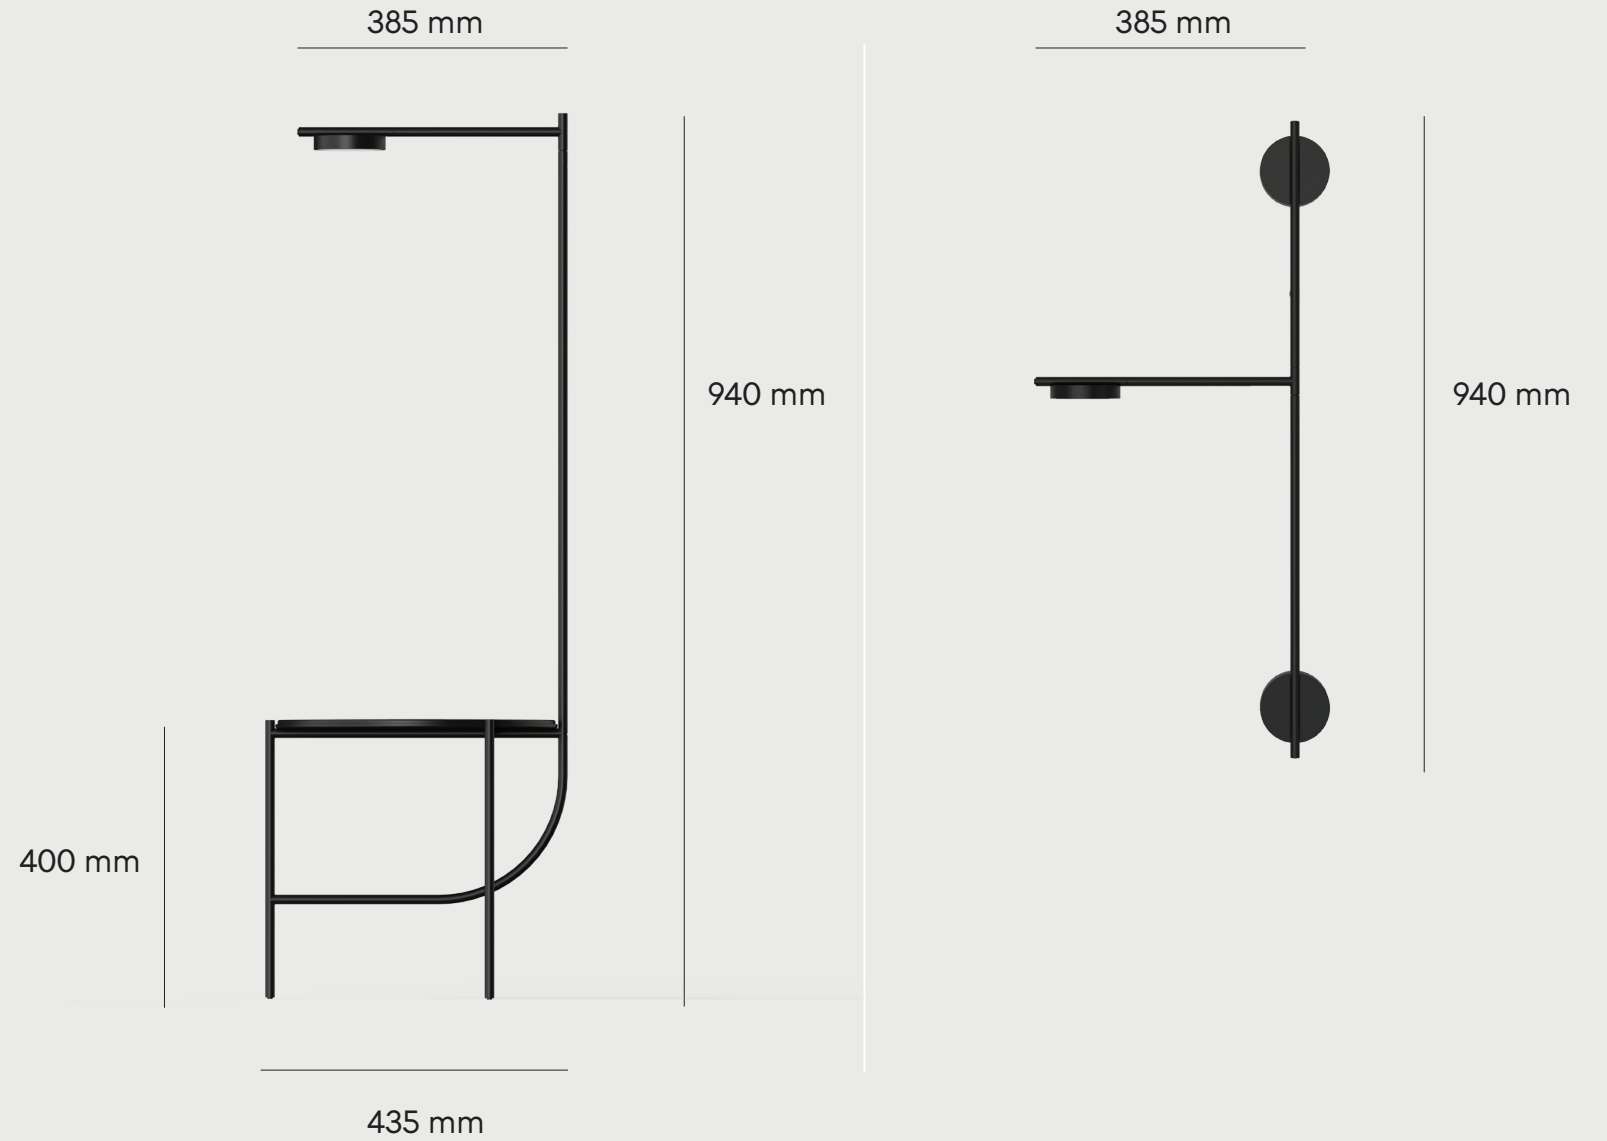

GRUPA

Igram

2020.

Product Information

Silent by stature and nature, Igram is an interplay of ambiance and function. It is a new Grupa collection consisting of wall lamp and lamp table.

The mobility of the shades and the arms of the lamps enable the maximum flexibility in directing the light. Horizontal arm and both light sources can be rotated 180 degrees. There is a built-in button for dimming and on/off switch integrated on the top of the horizontal arm.

Wall lamp has two integrated light sources. When facing the wall, the light only sketches the edges of the space it inhabits. Pointing towards the interior, it becomes even more functional.

Igram is made of handmade steel body and an aluminum shade with PMMA diffusor coated in deep matte black.

IGRAM LAMP + TABLE

Table top in wood

Ceramic glazed handmade top

IGRAM WALL LAMP

- Soft start touch dimmer integrated on the horizontal arm
- Rotating lampshades and arm
- LED driver with interchangeable plugs

Light Source:
Dimmable LED; 11,4 W; 1080 lm; 2700 K