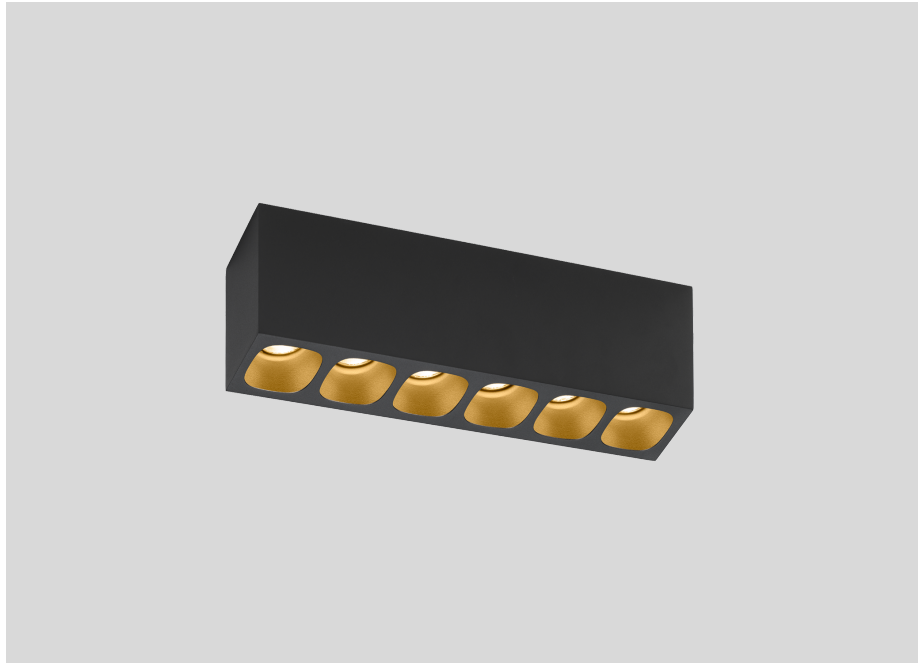

## GENERAL

Ceiling  
 Surface  
 Jet Black + Gold  
 IP20  
 Interior  
 2280 lm  
 9005<sup>a</sup>

## LED

2700 K  
 3-step binning

## PHYSICAL

Length 270 mm  
 Width 50 mm  
 Height 80 mm  
 0.8 kg

## ELECTRICAL

incl. PS | phase-cut dim  
 220 - 240 V  
 Total connected power 27 W  
 PC1  
 Safety distance 0.3 m

<sup>a</sup> RAL Palette colors may deviate slightly due to production conditions.

**WEVER & DUCRÉ**  
LIGHTING