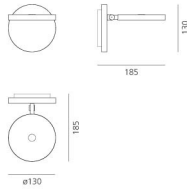

### Demetra Faretto

With light intensity regulator, dimmer Microswitch.

Black    Grey    White  
●    ●    ○

LED Wall

▽ CE PS  15  750° IP20

Watt	Length	Luminous Flux (lm)	CCT	Color	Code	Product name
8W	18.5 cm	360lm	2700K	●	1731W40A	Demetra Spotlight LED 2700K black
				●	1731W10A	Demetra Spotlight LED 2700K grey
				○	1731W20A	Demetra Spotlight LED 2700K White
		385lm	3000K	●	1731040A	Demetra Spotlight LED 3000K black
				●	1731010A	Demetra Spotlight LED 3000K grey
				○	1731020A	Demetra Spotlight LED 3000K White
9W	18.5 cm	360lm	2700K	●	1730W40A	Demetra Spotlight LED 2700K black with switch
				●	1730W10A	Demetra Spotlight LED 2700K grey with switch
				○	1730W20A	Demetra Spotlight LED 2700K white with switch
		385lm	3000K	●	1730040A	Demetra Spotlight LED 3000K black with switch
				●	1730010A	Demetra Spotlight LED 3000K grey with switch
				○	1730020A	Demetra Spotlight LED 3000K white with switch